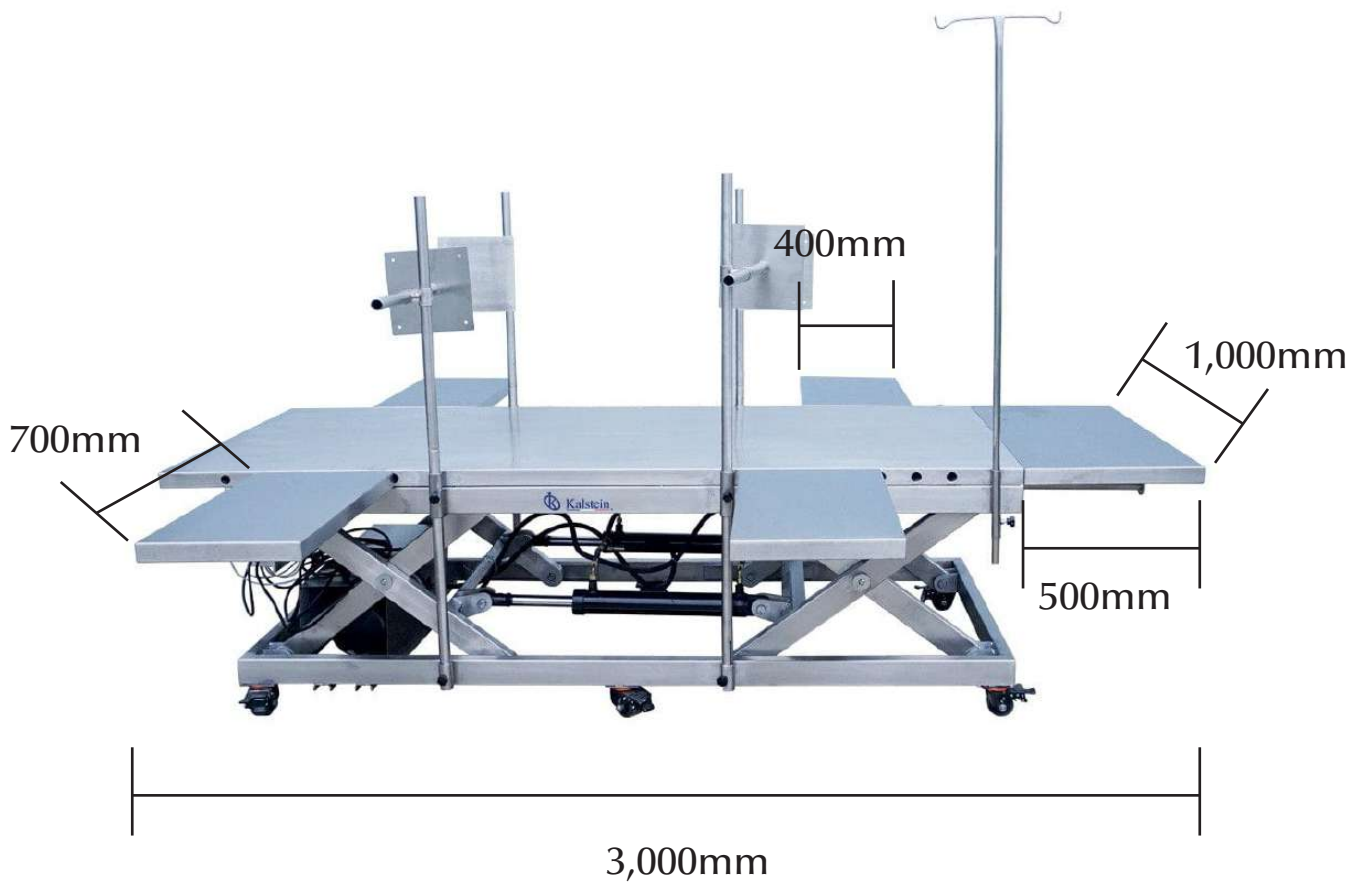

LARGE ANIMAL SURGERY TABLE

medsurge 
technics for life

LARGE ANIMAL SURGERY TABLE
Equine Operating Table

Cattle/Horse Large Animal Surgery Table.
Veterinary Operating Table for Large Animals.

FEATURES

- Adopts electro-hydraulic lifting system.
- Table height is adjusted by control panel or remote control.
- The whole table is made of 304 stainless steel, acid-proof and anti-corrosion.
- Equipped with head plates, leg plates, pole and casters, easy to use freely and to move anywhere.
- Heating system is optional.

SPECIFICATIONS

- Length and width: 3000*1000mm (including head plate)
- Head plate: 1000*500mm
- Leg plate: 700*400mm
- Height adjustment: 700-900mm
- Load weight: 800kg

Optional:

- Heating System
- Customized size is available

INSTALLATION STEPS:

- Insert head plate*1pc (Right/Left movement available)
- Insert leg plates*4pcs (Right/Left movement available)
- Insert leg fixing poles*4pcs
- Insert infusion pole*1pc
- Castors*6pcs (lockable or moveable, already installed).

Weight: 280kg

Height adjustment: 700-900mm

MEDSURGE HEALTHCARE LIMITED
MUSEUM HILL CENTRE, MUSEUM ROAD
P.O. BOX 75534 00200
NAIROBI, KENYA
Tel: 0720 714 337
Email: info@medsurgehealth.co.ke
Web: www.medsurgehealth.co.ke